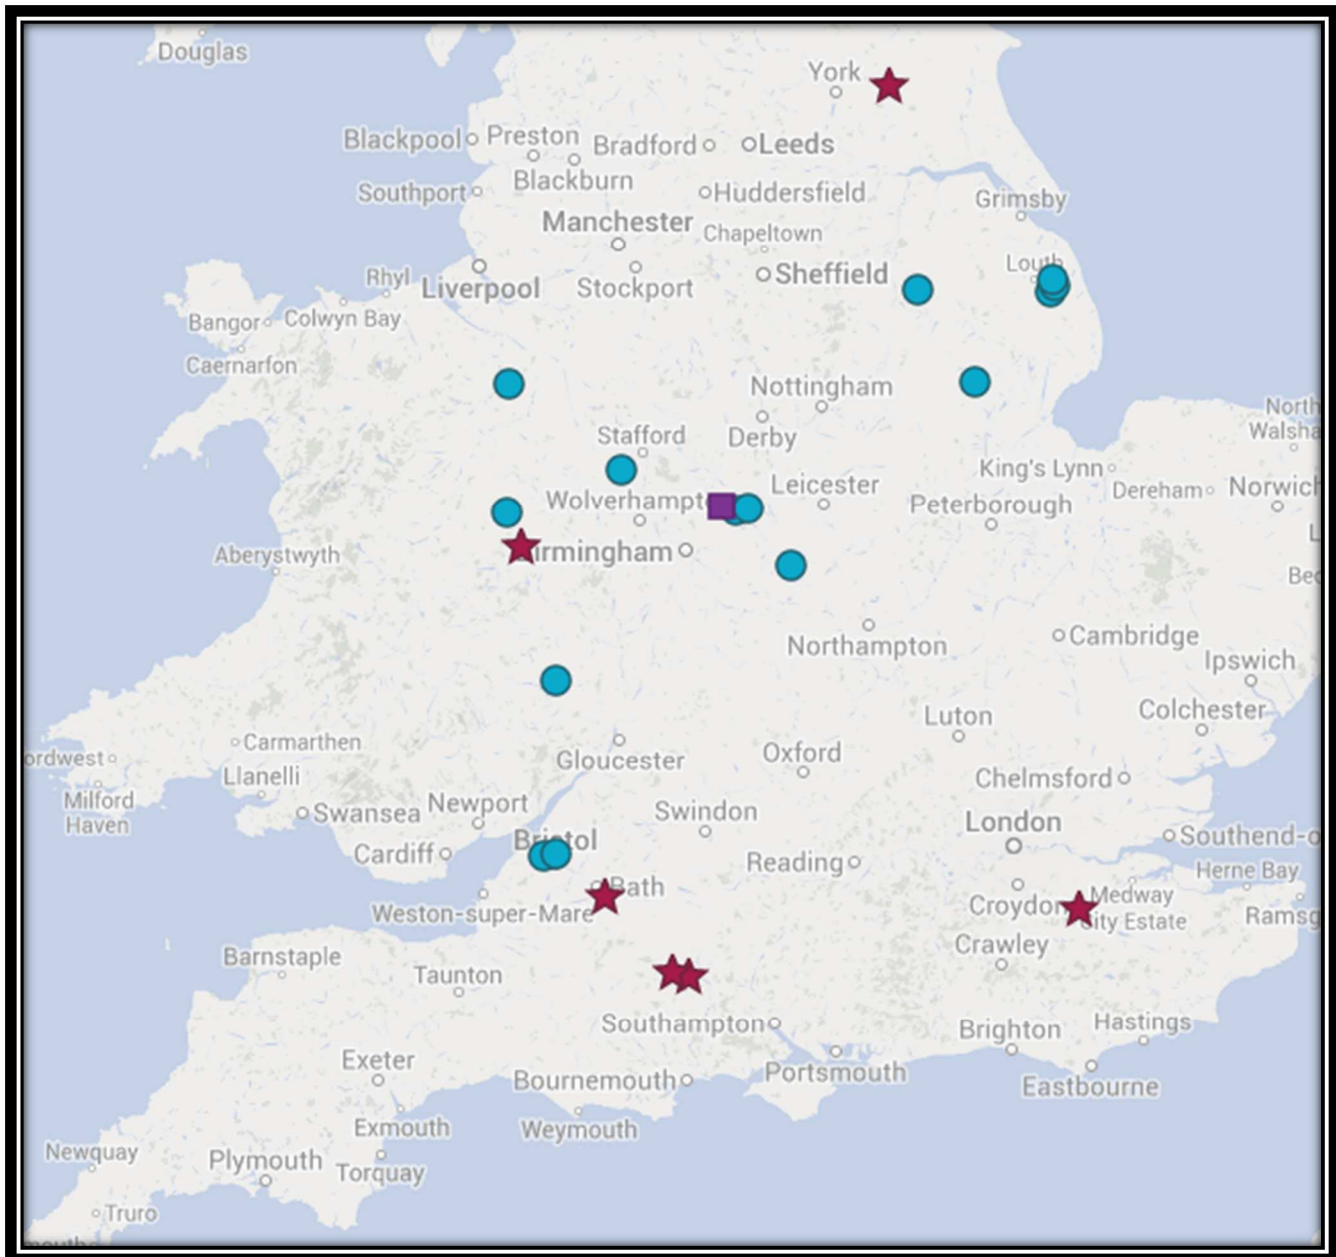

Location of Churches dedicated to or associated with St Edith

	Name	Area	Notes
★	St Mary the Virgin	Kemsing Kent	Edith born, Village hall statue, well & windows
★	Wilton Abbey	Wilton Wilts	
★	St Edith	Baverstock Wilts	
★	St Mary	Limpley Stoke Nr Bath	
★	St Edith	Bishop Wilton E. Yorks	

★	St Edith	Eaton (under Heywood) Shropshire	Dedication to Edith of Wilton
■	St Editha	Tamworth Staffs	
●	St Edith	Polesworth Staffs	
●	St Edith	Shocklach Chester	
●	St Edith	Church Eaton Staffs	
●	St Edith	Pulverbatch Staffs	
●	St Edith	Stoke Edith Hereford	A well
●	St Edith	Monks Kirby Warwicks	
●	St Edith	Orton on the Hill Leics	Sheepy group
●	St Edith	Anwick Lincs	Cross & churchyard
●	St Edith	Coates (next to Stow)	
●	St Edith	North Reston Lincs	
●	St Edith	Little Carlton Lincs	Anglo-Saxon grave stone
●	St Edith	Grimoldby Lincs	
●	St Edyth	Sea Mills Bristol	
●	St Maximilian Kolbe with St Edith Stein & the Holocaust Martyrs	Horfield Bristol	Roman Catholic